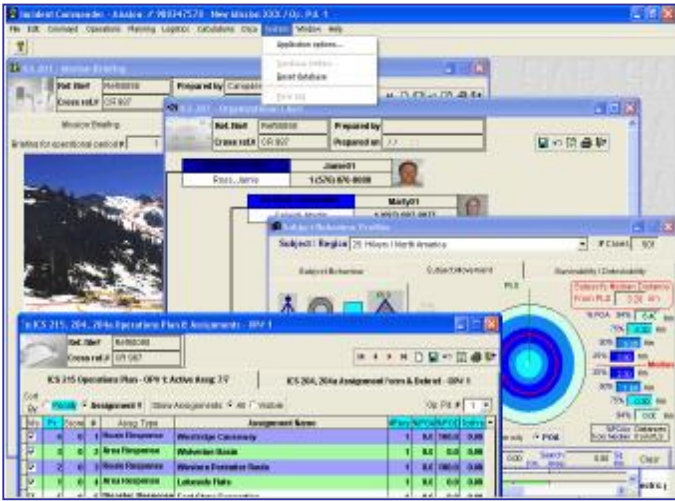

SAR Technology Inc.

<http://sarotechnology.ca>
sarotechnology@telus.net

'Incident Commander Pro' Software

Management Tools for Search, Rescue & Emergency Response

'Incident Commander Pro' - powerful features include:

- *Manage Search, Rescue & Emergency-Response missions!*
- *Integrated GIS Mapping & 'Team Tracker'.*
- *Familiar NIMS / ICS structure.*
- *Command, Operations, Planning & Logistics.*
- *Manages People, Information & Resources.*
- *Real-Time 'Live' Mission Maps & Status Displays.*
- *Integrated Planning Information, Data & Images.*
- *Powerful Logistic, GIS & Manpower Calculators.*
- *Creates Mission Pre-Plans & Scenario analysis.*
- *Enhanced Network-Capability for Multi-Users.*
- *Extensive Reporting, Exporting & Help.*
- *Customizable to meet local organization's needs.*

Comprehensive Command Functions

- Thumbnail-Image Organizational Chart
- Detailed Mission Objectives
- Editable, Graphic Mission Briefing Form
- Extensive Mission Status Summary
- Mission Report
- Missing Person Incident Summary

Real-Time Operations Displays

- Mission Statistics Dashboard
- Mission Status Display
- Personnel Status Display
- Resource Status

Enhanced Planning Functionality

- Missing Person Questionnaire
- Screen Background Image & Logo
- Mission Routes
- Mission Areas
- Operations Plan
- Assignment Forms