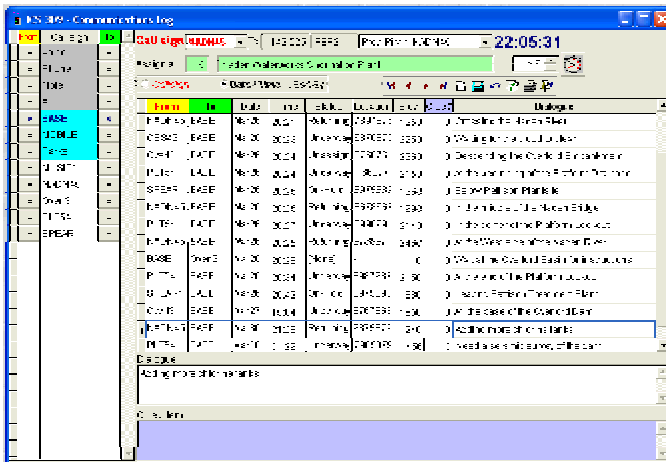

Real-Time Operations Displays

- Mission Statistics Dashboard
- Mission Status Display
- Personnel Status Display
- Resource Status

Enhanced Planning Functionality

- Missing Person Questionnaire
- Screen Background Image & Logo
- Mission Routes
- Mission Areas
- Operations Plan
- Assignment Forms

Integrated Logistic Functionality

- Communications Log
- Communications Plan
- Mission Medical Plan
- Check-In Personnel

Powerful Calculations Functions

- Gridsearch Calculator - Lat-Long / UTM Converter
- Numeric Calculator - Area Size & Route Length

Detailed Planning Datasets

- POD Tables - Subject Behavioral Profiles
- Travel Speeds - Mission Types - Pre-Plan Notebook

Comprehensive User Data Information

- Personnel Table - Organizations
- Default Routes - Default Areas
- Default Medical Plan
- Default Communications Plan
- Resource Types