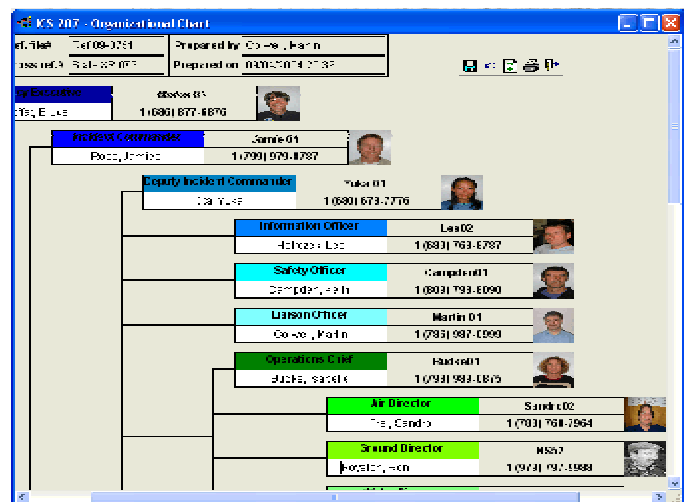

Comprehensive Command Functions

- Thumbnail-Image Organizational Chart
- Detailed Mission Objectives
- Editable, Graphic Mission Briefing Form
- Extensive Mission Status Summary
- Mission Report
- Missing Person Incident Summary

Real-Time Operations Displays

- Mission Statistics Dashboard
- Mission Status Display
- Personnel Status Display
- Resource Status

Enhanced Planning Functionality

- Missing Person Questionnaire
- Screen Background Image & Logo
- Mission Routes
- Mission Areas
- Operations Plan
- Assignment Forms

Integrated Logistic Functionality

- Communications Log
- Communications Plan
- Mission Medical Plan
- Check-In Personnel

Powerful Calculations Functions

- Gridsearch Calculator - Lat-Long / UTM Converter
- Numeric Calculator - Area Size & Route Length