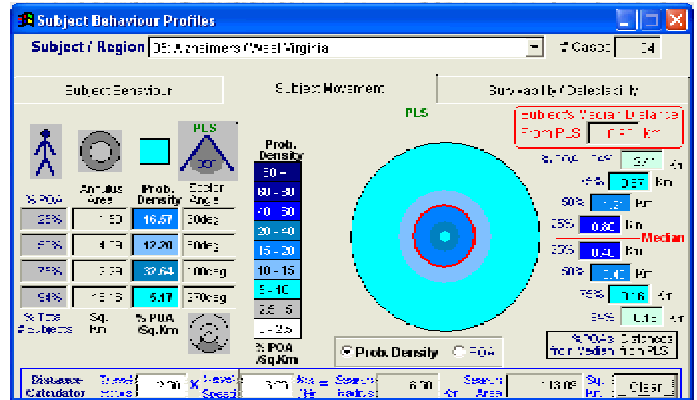

Detailed Planning Datasets

- POD Tables - Subject Behavioral Profiles
- Travel Speeds - Mission Types - Pre-Plan Notebook