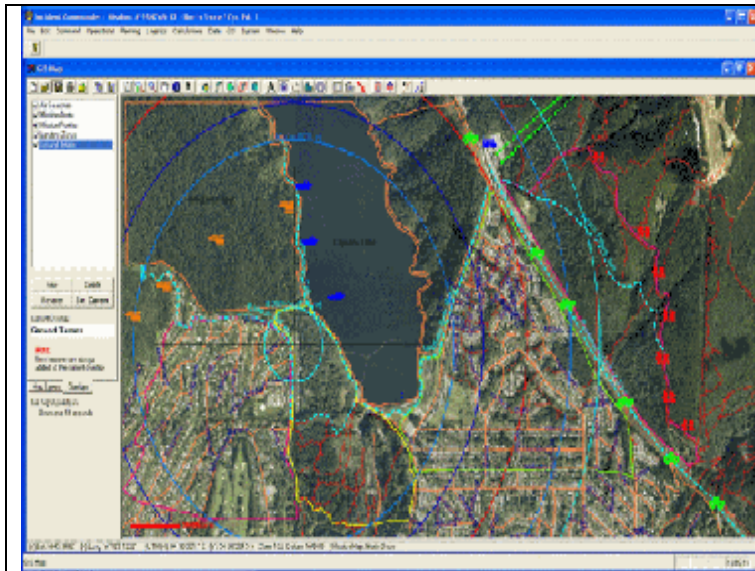

SAR Technology Inc.

<http://sarotechnology.ca>
sarotechnology@telus.net

'Incident Commander Pro' Software

Management Tools for Search, Rescue & Emergency Response

'Incident Commander Pro' - powerful features include:

- *Manage Search, Rescue & Emergency-Response missions!*
- *Integrated GIS Mapping & 'Team Tracker'.*
- *Familiar NIMS / ICS structure.*
- *Command, Operations, Planning & Logistics.*
- *Manages People, Information & Resources.*
- *Real-Time 'Live' Mission Maps & Status Displays.*
- *Integrated Planning Information, Data & Images.*
- *Powerful Logistic, GIS & Manpower Calculators.*
- *Creates Mission Pre-Plans & Scenario analysis.*
- *Enhanced Network-Capability for Multi-Users.*
- *Extensive Reporting, Exporting & Help.*
- *Customizable to meet local organization's needs.*

Real-Time Operations Displays

- Mission Statistics Dashboard
- Mission Status Display
- Personnel Status Display
- Resource Status

Enhanced Planning Functionality

- Missing Person Questionnaire
- Screen Background Image & Logo
- Mission Routes
- Mission Areas
- Operations Plan
- Assignment Forms

Detailed Planning Datasets

- POD Tables - Subject Behavioral Profiles
- Travel Speeds - Mission Types - Pre-Plan Notebook

Comprehensive User Data Information

- Personnel Table - Organizations
- Default Routes - Default Areas
- Default Medical Plan
- Default Communications Plan
- Resource Types